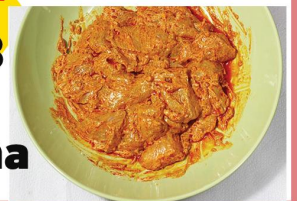

📍 468 Albert St, Waterloo, ON N2L 3V4

🕒 EVERY DAY 9AM - 9 PM